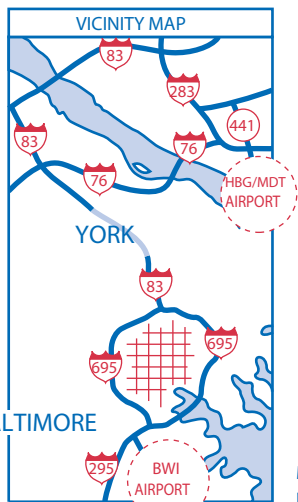

Homewood Suites-Hilton
(717) 434-1800

EXIT 22
GEORGE ST. / RTE. 181

Four Points Hotel & Suites
(717) 846-4940

EXIT 21
ARSENAL RD. / RTE. 30

Days Inn
(717) 843-9971

Hampton Inn
(717) 840-1500

▲ To Accomac Inn
(Wrightsville Exit)
(717) 252-1521

Eagle's Nest
(717) 755-8095

The Inn at
Heritage Hills
(717) 755-0123

▲ Olive Garden
(717) 845-2264

Blue Moon Cafe
(717) 854-6664

Arooga's
(717) 718-9464

Iron Woods
(717) 755-0123

Yorktowne
Hotel and the
Commonwealth Room
(717) 848-1111

Crimson
American Grill
(717) 793-3605

Hampton Inn
South York
(717) 741-0900

The Country Club
of York
(717) 843-8078

Primanti Bros
(717) 900-1996

▲ Ruby
Tuesday
(717) 741-6688

Maps are
not to scale

TO BALTIMORE